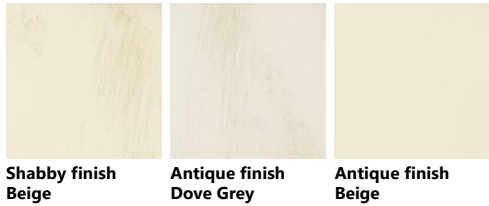

Palette\_Colori 厨房 Favilla

涂漆

涂漆

涂漆

涂漆

玻璃

高贵白 鸽子灰 (Dove Grey) 米色 浅灰色 钛灰色 石板黑 (Slate Black) Brush-stroke finish Dove Grey Brush-stroke finish Beige Shabby finish Dove Grey

Shabby finish Beige Antique finish Dove Grey Antique finish Beige

玻璃

高贵白 鸽子灰 (Dove Grey) 米色 浅灰色 钛灰色 石板黑 (Slate Black) Brush-stroke finish Dove Grey Brush-stroke finish Beige Shabby finish Dove Grey

Shabby finish Beige Antique finish Dove Grey Antique finish Beige

玻璃

高贵白 鸽子灰 (Dove Grey) 米色 浅灰色 钛灰色 石板黑 (Slate Black) Brush-stroke finish Dove Grey Brush-stroke finish Beige Shabby finish Dove Grey

Shabby finish Beige Antique finish Dove Grey Antique finish Beige

玻璃

高贵白 鸽子灰 (Dove Grey) 米色 浅灰色 钛灰色 石板黑 (Slate Black) Brush-stroke finish Dove Grey Brush-stroke finish Beige Shabby finish Dove Grey

Shabby finish Beige Antique finish Dove Grey Antique finish Beige

玻璃

高贵白 鸽子灰 (Dove Grey) 米色 浅灰色 钛灰色 石板黑 (Slate Black) Brush-stroke finish Dove Grey Brush-stroke finish Beige Shabby finish Dove Grey

Shabby finish  
Beige

Antique finish  
Dove Grey

Antique finish  
Beige

**Legno/Vetro**