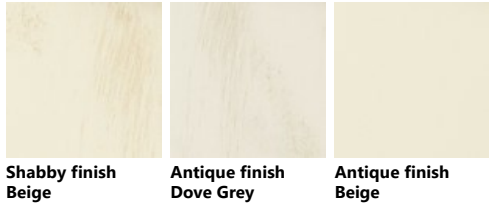

Palette\_Colori 厨房 Favilla

涂漆

涂漆

涂漆

涂漆

玻璃

高贵白 鸽子灰 (Dove Grey) 米色 浅灰色 钛灰色 石板黑 (Slate Black) Brush-stroke finish Dove Grey Brush-stroke finish Beige Shabby finish Dove Grey

Shabby finish Beige Antique finish Dove Grey Antique finish Beige

玻璃

高贵白 鸽子灰 (Dove Grey) 米色 浅灰色 钛灰色 石板黑 (Slate Black) Brush-stroke finish Dove Grey Brush-stroke finish Beige Shabby finish Dove Grey

Shabby finish Beige Antique finish Dove Grey Antique finish Beige

玻璃

高贵白 鸽子灰 (Dove Grey) 米色 浅灰色 钛灰色 石板黑 (Slate Black) Brush-stroke finish Dove Grey Brush-stroke finish Beige Shabby finish Dove Grey

Shabby finish Beige Antique finish Dove Grey Antique finish Beige

玻璃

高贵白 鸽子灰 (Dove Grey) 米色 浅灰色 钛灰色 石板黑 (Slate Black) Brush-stroke finish Dove Grey Brush-stroke finish Beige Shabby finish Dove Grey

Shabby finish Beige Antique finish Dove Grey Antique finish Beige

玻璃

高贵白 鸽子灰 (Dove Grey) 米色 浅灰色 钛灰色 石板黑 (Slate Black) Brush-stroke finish Dove Grey Brush-stroke finish Beige Shabby finish Dove Grey

Shabby finish  
Beige

Antique finish  
Dove Grey

Antique finish  
Beige

**Legno/Vetro**