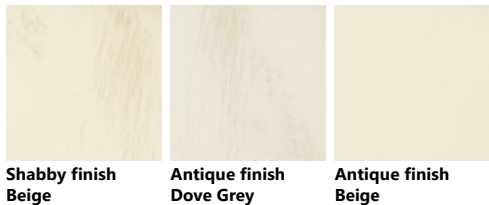

Palette\_Colori 厨房 Favilla

涂漆

涂漆

涂漆

涂漆

玻璃

高贵白 鸽子灰 (Dove Grey) 米色 浅灰色 钛灰色 石板黑 (Slate Black) Brush-stroke finish Dove Grey Brush-stroke finish Beige Shabby finish Dove Grey

Shabby finish Beige Antique finish Dove Grey Antique finish Beige

玻璃

高贵白 鸽子灰 (Dove Grey) 米色 浅灰色 钛灰色 石板黑 (Slate Black) Brush-stroke finish Dove Grey Brush-stroke finish Beige Shabby finish Dove Grey

Shabby finish Beige Antique finish Dove Grey Antique finish Beige

玻璃

高贵白 鸽子灰 (Dove Grey) 米色 浅灰色 钛灰色 石板黑 (Slate Black) Brush-stroke finish Dove Grey Brush-stroke finish Beige Shabby finish Dove Grey

Shabby finish Beige Antique finish Dove Grey Antique finish Beige

玻璃

高贵白 鸽子灰 (Dove Grey) 米色 浅灰色 钛灰色 石板黑 (Slate Black) Brush-stroke finish Dove Grey Brush-stroke finish Beige Shabby finish Dove Grey

Shabby finish Beige Antique finish Dove Grey Antique finish Beige

玻璃

高贵白 鸽子灰 (Dove Grey) 米色 浅灰色 钛灰色 石板黑 (Slate Black) Brush-stroke finish Dove Grey Brush-stroke finish Beige Shabby finish Dove Grey

Shabby finish  
Beige

Antique finish  
Dove Grey

Antique finish  
Beige

**Legno/Vetro**