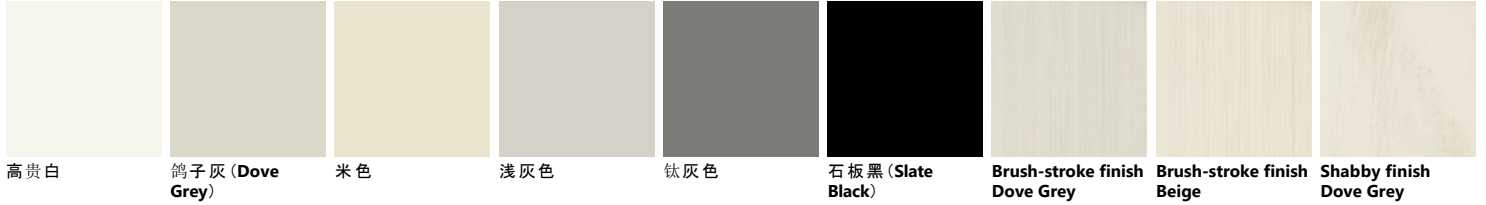

Palette\_Colori 厨房 Favilla

涂漆

涂漆

涂漆

涂漆

玻璃

高贵白 鸽子灰 (Dove Grey) 米色 浅灰色 钛灰色 石板黑 (Slate Black) Brush-stroke finish Dove Grey Brush-stroke finish Beige Shabby finish Dove Grey

Shabby finish Beige Antique finish Dove Grey Antique finish Beige

玻璃

高贵白 鸽子灰 (Dove Grey) 米色 浅灰色 钛灰色 石板黑 (Slate Black) Brush-stroke finish Dove Grey Brush-stroke finish Beige Shabby finish Dove Grey

Shabby finish Beige Antique finish Dove Grey Antique finish Beige

玻璃

高贵白 鸽子灰 (Dove Grey) 米色 浅灰色 钛灰色 石板黑 (Slate Black) Brush-stroke finish Dove Grey Brush-stroke finish Beige Shabby finish Dove Grey

Shabby finish Beige Antique finish Dove Grey Antique finish Beige

玻璃

高贵白 鸽子灰 (Dove Grey) 米色 浅灰色 钛灰色 石板黑 (Slate Black) Brush-stroke finish Dove Grey Brush-stroke finish Beige Shabby finish Dove Grey

Shabby finish Beige Antique finish Dove Grey Antique finish Beige

玻璃

高贵白 鸽子灰 (Dove Grey) 米色 浅灰色 钛灰色 石板黑 (Slate Black) Brush-stroke finish Dove Grey Brush-stroke finish Beige Shabby finish Dove Grey

Shabby finish  
Beige

Antique finish  
Dove Grey

Antique finish  
Beige

**Legno/Vetro**