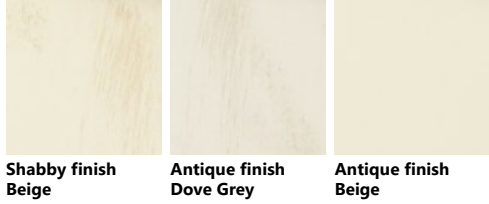

Palette\_Colori 厨房 Favilla

涂漆

涂漆

涂漆

涂漆

玻璃

高贵白 鸽子灰 (Dove Grey) 米色 浅灰色 钛灰色 石板黑 (Slate Black) Brush-stroke finish Dove Grey Brush-stroke finish Beige Shabby finish Dove Grey

Shabby finish Beige Antique finish Dove Grey Antique finish Beige

玻璃

高贵白 鸽子灰 (Dove Grey) 米色 浅灰色 钛灰色 石板黑 (Slate Black) Brush-stroke finish Dove Grey Brush-stroke finish Beige Shabby finish Dove Grey

Shabby finish Beige Antique finish Dove Grey Antique finish Beige

玻璃

高贵白 鸽子灰 (Dove Grey) 米色 浅灰色 钛灰色 石板黑 (Slate Black) Brush-stroke finish Dove Grey Brush-stroke finish Beige Shabby finish Dove Grey

Shabby finish Beige Antique finish Dove Grey Antique finish Beige

玻璃

高贵白 鸽子灰 (Dove Grey) 米色 浅灰色 钛灰色 石板黑 (Slate Black) Brush-stroke finish Dove Grey Brush-stroke finish Beige Shabby finish Dove Grey

Shabby finish Beige Antique finish Dove Grey Antique finish Beige

玻璃

高贵白 鸽子灰 (Dove Grey) 米色 浅灰色 钛灰色 石板黑 (Slate Black) Brush-stroke finish Dove Grey Brush-stroke finish Beige Shabby finish Dove Grey

Shabby finish  
Beige

Antique finish  
Dove Grey

Antique finish  
Beige

**Legno/Vetro**