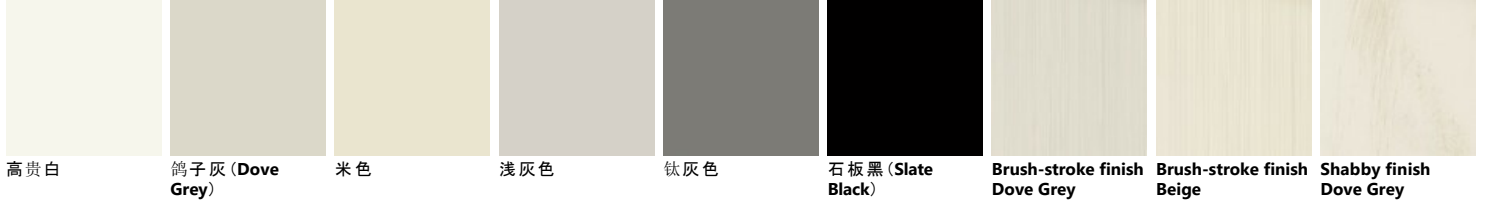

Palette\_Colori 厨房 Favilla

涂漆

涂漆

涂漆

涂漆

玻璃

高贵白 鸽子灰 (Dove Grey) 米色 浅灰色 钛灰色 石板黑 (Slate Black) Brush-stroke finish Dove Grey Brush-stroke finish Beige Shabby finish Dove Grey

Shabby finish Beige Antique finish Dove Grey Antique finish Beige

玻璃

高贵白 鸽子灰 (Dove Grey) 米色 浅灰色 钛灰色 石板黑 (Slate Black) Brush-stroke finish Dove Grey Brush-stroke finish Beige Shabby finish Dove Grey

Shabby finish Beige Antique finish Dove Grey Antique finish Beige

玻璃

高贵白 鸽子灰 (Dove Grey) 米色 浅灰色 钛灰色 石板黑 (Slate Black) Brush-stroke finish Dove Grey Brush-stroke finish Beige Shabby finish Dove Grey

Shabby finish Beige Antique finish Dove Grey Antique finish Beige

玻璃

高贵白 鸽子灰 (Dove Grey) 米色 浅灰色 钛灰色 石板黑 (Slate Black) Brush-stroke finish Dove Grey Brush-stroke finish Beige Shabby finish Dove Grey

Shabby finish Beige Antique finish Dove Grey Antique finish Beige

玻璃

高贵白 鸽子灰 (Dove Grey) 米色 浅灰色 钛灰色 石板黑 (Slate Black) Brush-stroke finish Dove Grey Brush-stroke finish Beige Shabby finish Dove Grey

Shabby finish  
Beige

Antique finish  
Dove Grey

Antique finish  
Beige

**Legno/Vetro**