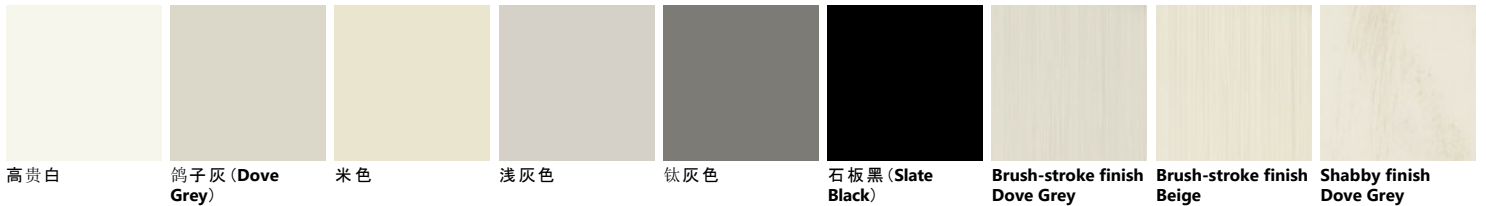

Palette\_Colori 厨房 Favilla

涂漆

涂漆

涂漆

涂漆

玻璃

高贵白 鸽子灰 (Dove Grey) 米色 浅灰色 钛灰色 石板黑 (Slate Black) Brush-stroke finish Dove Grey Brush-stroke finish Beige Shabby finish Dove Grey

Shabby finish Beige Antique finish Dove Grey Antique finish Beige

玻璃

高贵白 鸽子灰 (Dove Grey) 米色 浅灰色 钛灰色 石板黑 (Slate Black) Brush-stroke finish Dove Grey Brush-stroke finish Beige Shabby finish Dove Grey

Shabby finish Beige Antique finish Dove Grey Antique finish Beige

玻璃

高贵白 鸽子灰 (Dove Grey) 米色 浅灰色 钛灰色 石板黑 (Slate Black) Brush-stroke finish Dove Grey Brush-stroke finish Beige Shabby finish Dove Grey

Shabby finish Beige Antique finish Dove Grey Antique finish Beige

玻璃

高贵白 鸽子灰 (Dove Grey) 米色 浅灰色 钛灰色 石板黑 (Slate Black) Brush-stroke finish Dove Grey Brush-stroke finish Beige Shabby finish Dove Grey

Shabby finish Beige Antique finish Dove Grey Antique finish Beige

玻璃

高贵白 鸽子灰 (Dove Grey) 米色 浅灰色 钛灰色 石板黑 (Slate Black) Brush-stroke finish Dove Grey Brush-stroke finish Beige Shabby finish Dove Grey

Shabby finish  
Beige

Antique finish  
Dove Grey

Antique finish  
Beige

**Legno/Vetro**