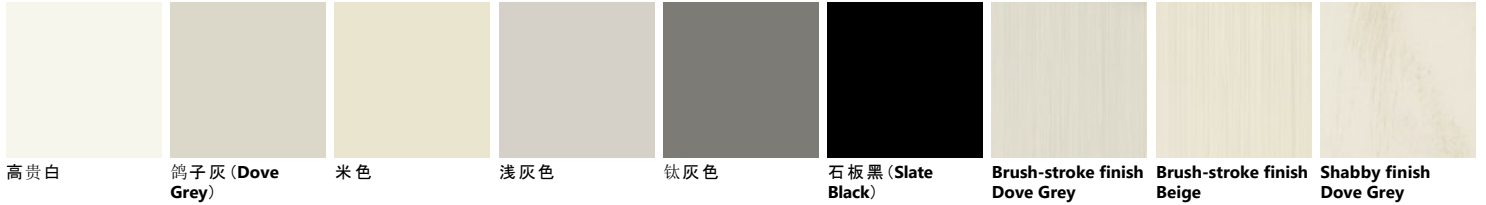

Palette\_Colori 厨房 Favilla

涂漆

涂漆

涂漆

涂漆

玻璃

高贵白 鸽子灰 (Dove Grey) 米色 浅灰色 钛灰色 石板黑 (Slate Black) Brush-stroke finish Dove Grey Brush-stroke finish Beige Shabby finish Dove Grey

Shabby finish Beige Antique finish Dove Grey Antique finish Beige

玻璃

高贵白 鸽子灰 (Dove Grey) 米色 浅灰色 钛灰色 石板黑 (Slate Black) Brush-stroke finish Dove Grey Brush-stroke finish Beige Shabby finish Dove Grey

Shabby finish Beige Antique finish Dove Grey Antique finish Beige

玻璃

高贵白 鸽子灰 (Dove Grey) 米色 浅灰色 钛灰色 石板黑 (Slate Black) Brush-stroke finish Dove Grey Brush-stroke finish Beige Shabby finish Dove Grey

Shabby finish Beige Antique finish Dove Grey Antique finish Beige

玻璃

高贵白 鸽子灰 (Dove Grey) 米色 浅灰色 钛灰色 石板黑 (Slate Black) Brush-stroke finish Dove Grey Brush-stroke finish Beige Shabby finish Dove Grey

Shabby finish Beige Antique finish Dove Grey Antique finish Beige

玻璃

高贵白 鸽子灰 (Dove Grey) 米色 浅灰色 钛灰色 石板黑 (Slate Black) Brush-stroke finish Dove Grey Brush-stroke finish Beige Shabby finish Dove Grey

Shabby finish  
Beige

Antique finish  
Dove Grey

Antique finish  
Beige

**Legno/Vetro**